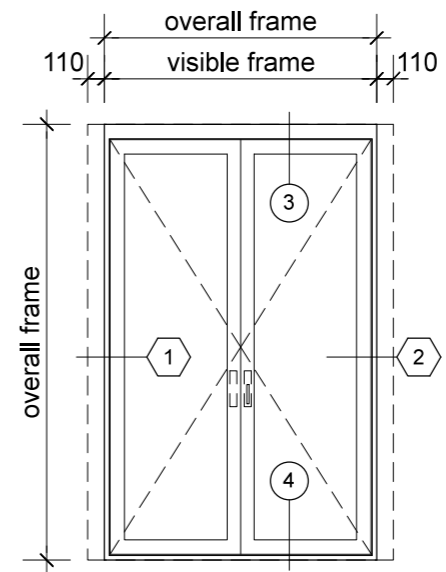

3. head detail

4. sill detail

elevation key

plan key

- 1 screen/shade box
- 2 door panel stile
- 3 glazing
- 4 top rail
- 5 bottom rail
- 6 screen stile
- 7 screen/blind
- 8 lever handle
- 9 pivot

legend

1. jamb detail

screen/shade shown open

2. jamb detail