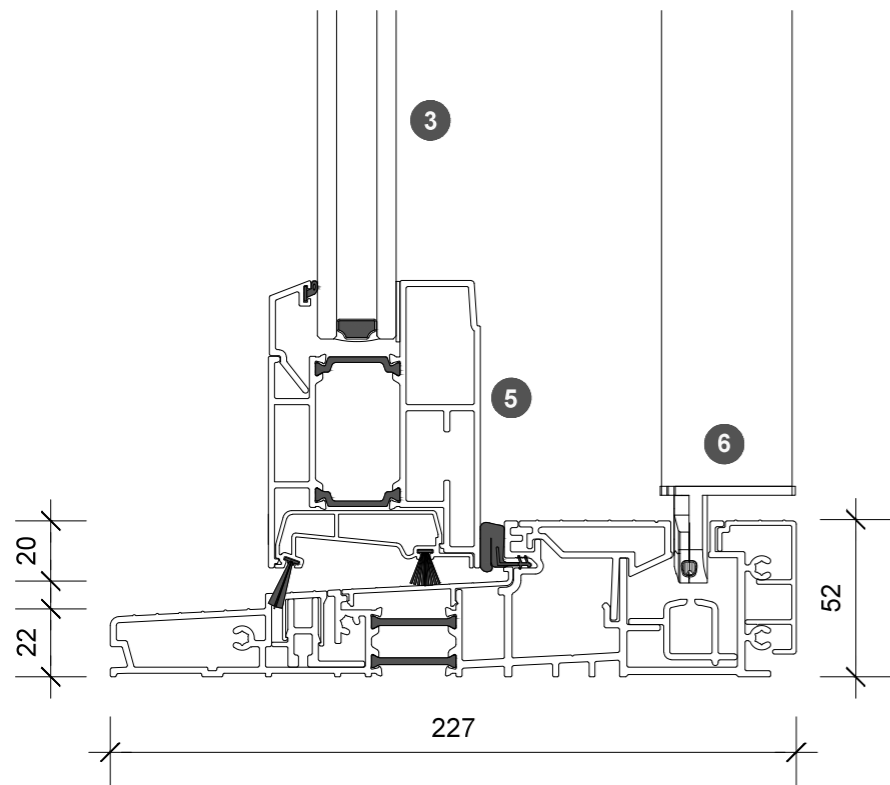

3. head detail

4. sill detail

elevation key

plan key

- 1 screen/shade box
- 2 door panel stile
- 3 glazing
- 4 top rail
- 5 bottom rail
- 6 screen stile
- 7 screen/blind
- 8 lever handle
- 9 pivot

legend

1. jamb detail

screen/shade shown open

2. jamb detail