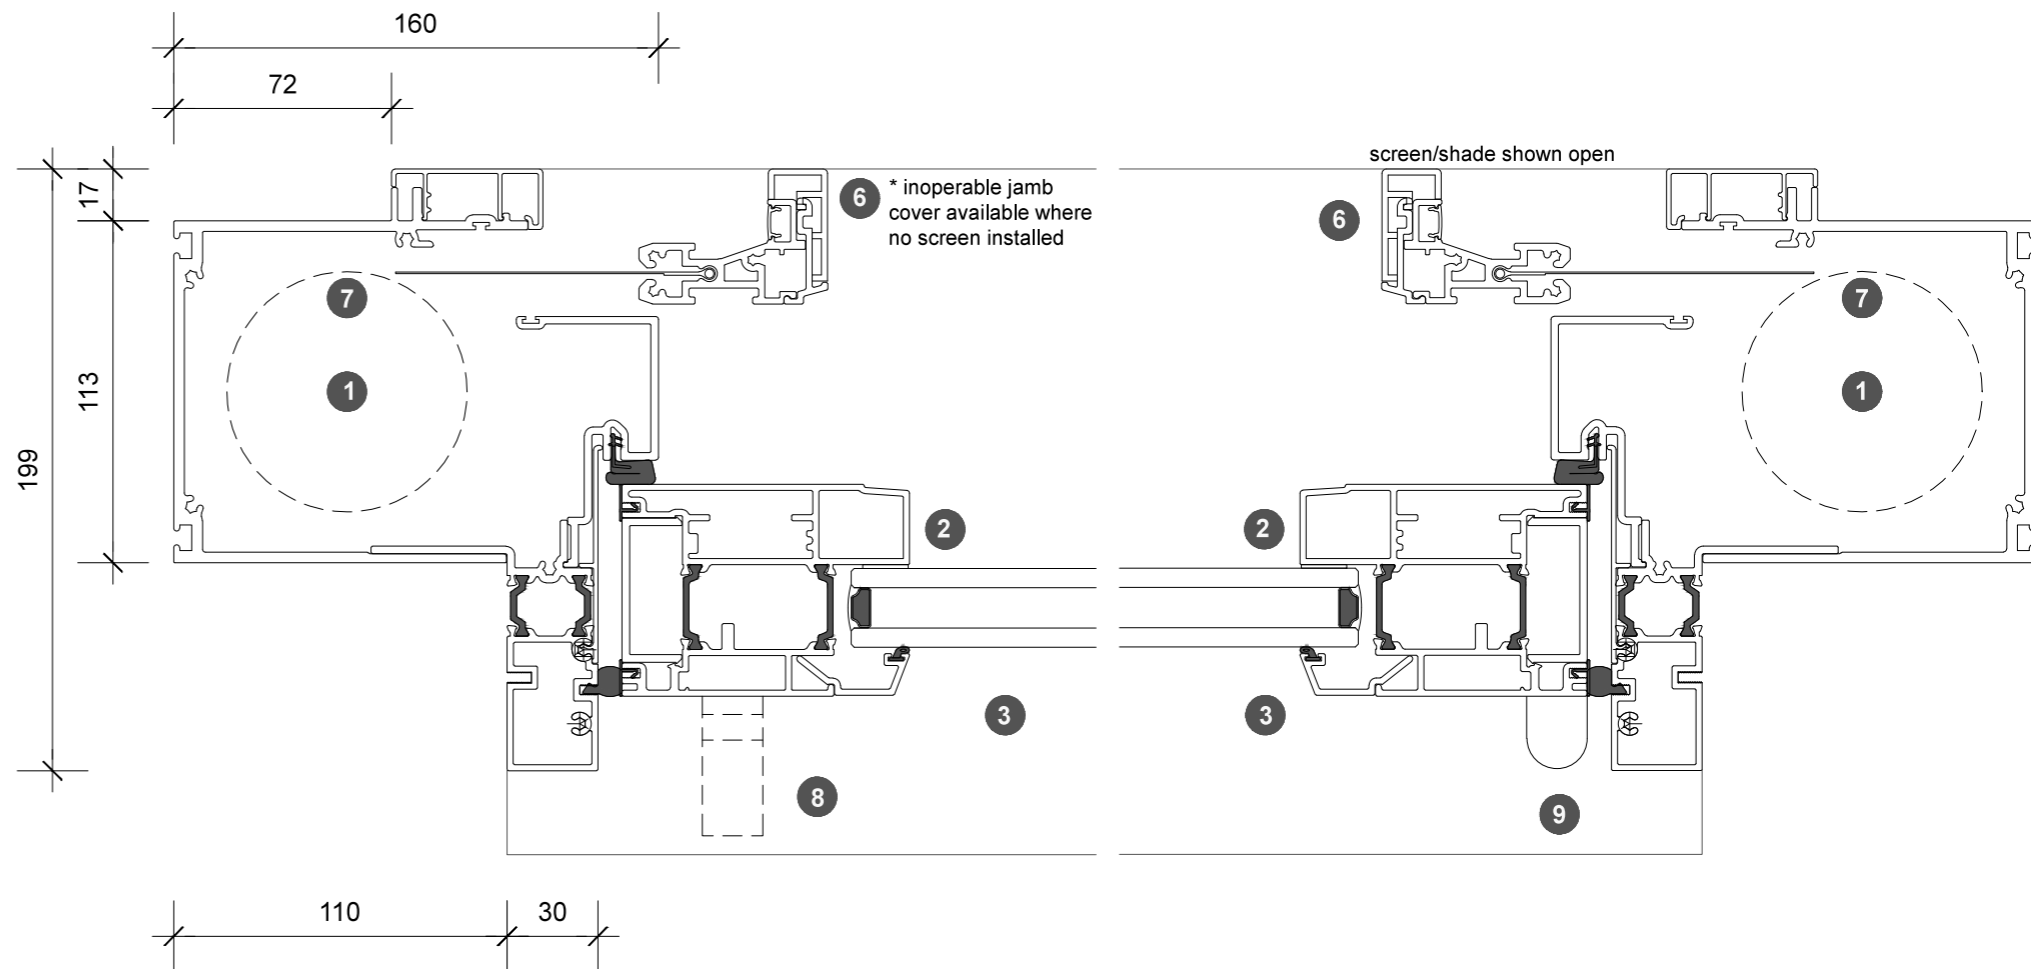

3. head detail

4. sill detail

elevation key

plan key

- 1 screen/shade box
- 2 door panel stile
- 3 glazing
- 4 top rail
- 5 bottom rail
- 6 screen stile
- 7 screen/blind
- 8 lever handle
- 9 pivot

legend

1. jamb detail

screen/shade shown open

2. jamb detail