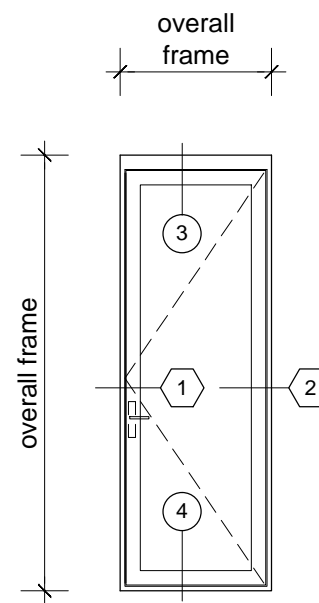

3. head detail

4. sill detail

1. jamb detail

	301 series
overall frame height	1987 - 2884
overall frame width	651 - 1226
visible frame width	651 - 1226
door panel height	1846 - 2743
door panel width	575 - 1150

- 1 screen/shade box
- 2 door panel stile
- 3 glazing
- 4 top rail
- 5 bottom rail
- 6 screen stile
- 7 screen/blind
- 8 lever handle
- 9 pivot

elevation key

plan key

legend

2. jamb detail

door shown dotted in open position