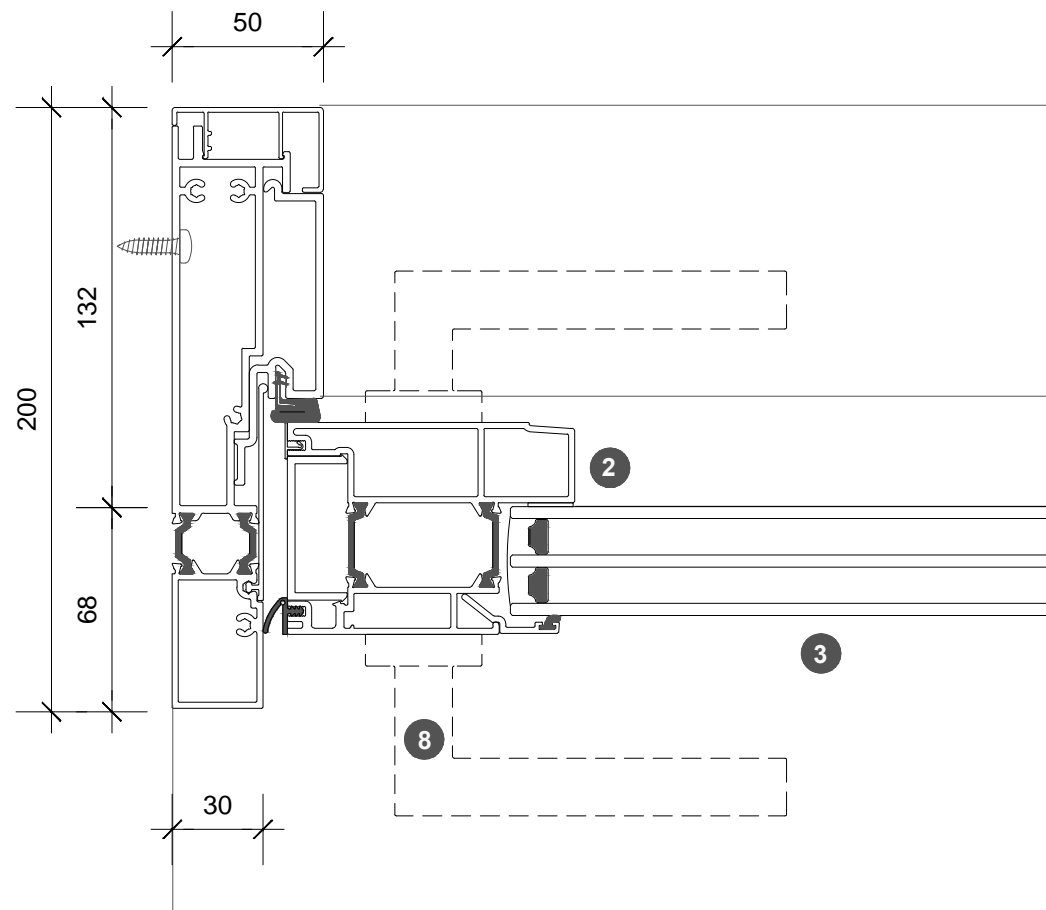

3. head detail

4. sill detail

1. jamb detail

	301 series
overall frame height	1987 - 2884
overall frame width	651 - 1226
visible frame width	651 - 1226
door panel height	1846 - 2743
door panel width	575 - 1150

- 1 screen/shade box
- 2 door panel stile
- 3 glazing
- 4 top rail
- 5 bottom rail
- 6 screen stile
- 7 screen/blind
- 8 lever handle
- 9 pivot

elevation key

plan key

legend

2. jamb detail

door shown dotted in open position