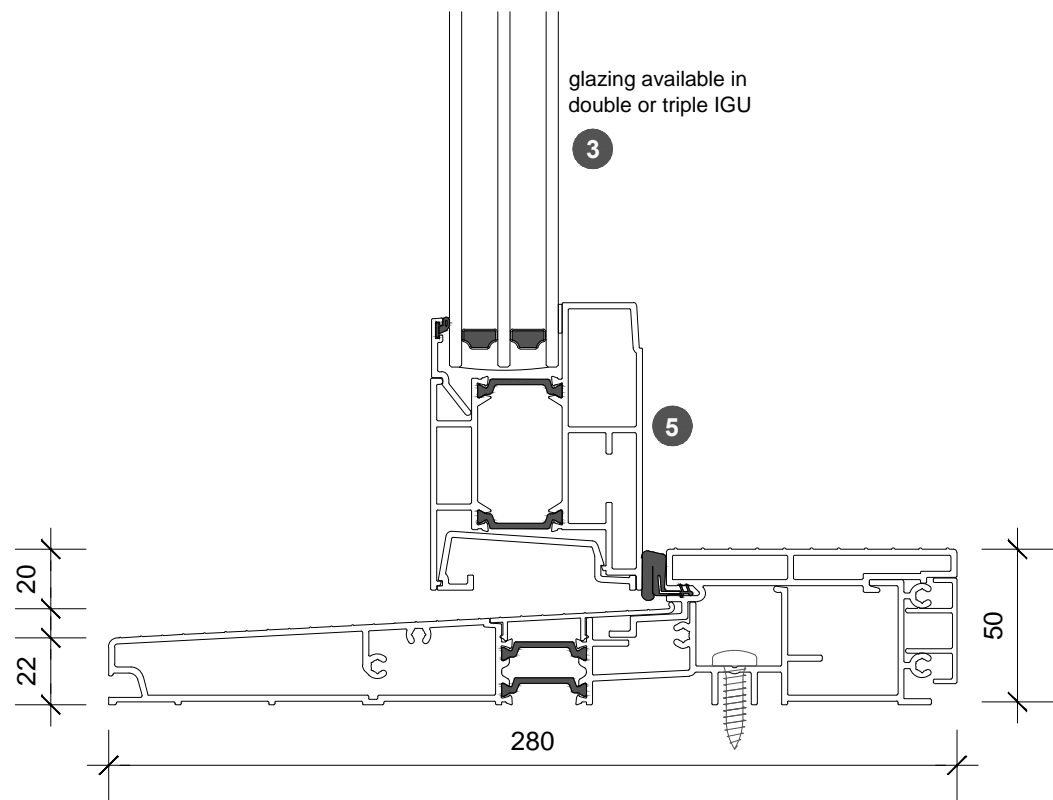

3. head detail

4. sill detail

1. jamb detail

	301 series
overall frame height	1987 - 2884
overall frame width	651 - 1226
visible frame width	651 - 1226
door panel height	1846 - 2743
door panel width	575 - 1150

- 1 screen/shade box
- 2 door panel stile
- 3 glazing
- 4 top rail
- 5 bottom rail
- 6 screen stile
- 7 screen/blind
- 8 lever handle
- 9 pivot

elevation key

plan key

legend

2. jamb detail

door shown dotted in open position