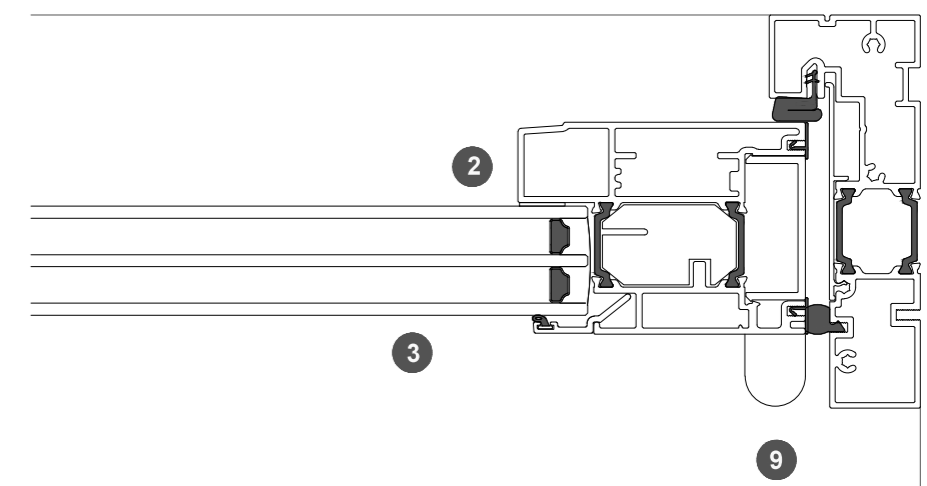

3. head detail

4. sill detail

1. jamb detail

elevation key

plan key

- 1 screen/shade box
- 2 door panel stile
- 3 glazing
- 4 top rail
- 5 bottom rail
- 6 screen stile
- 7 screen/blind
- 8 lever handle
- 9 pivot

legend

2. jamb detail