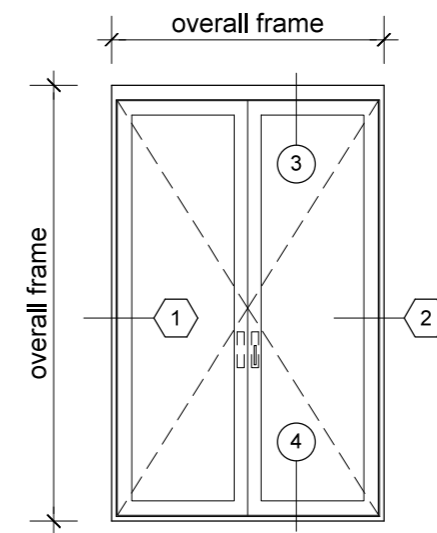

3. head detail

4. sill detail

1. jamb detail

elevation key

plan key

- 1 screen/shade box
- 2 door panel stile
- 3 glazing
- 4 top rail
- 5 bottom rail
- 6 screen stile
- 7 screen/blind
- 8 lever handle
- 9 pivot

legend

2. jamb detail