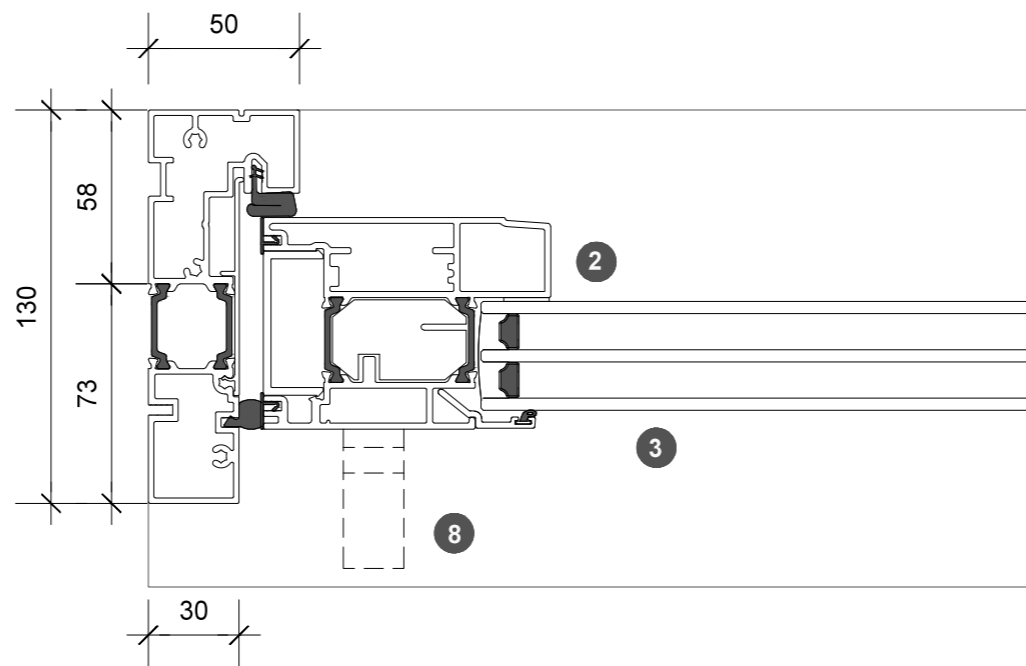

3. head detail

4. sill detail

1. jamb detail

elevation key

plan key

- 1 screen/shade box
- 2 door panel stile
- 3 glazing
- 4 top rail
- 5 bottom rail
- 6 screen stile
- 7 screen/blind
- 8 lever handle
- 9 pivot

legend

2. jamb detail