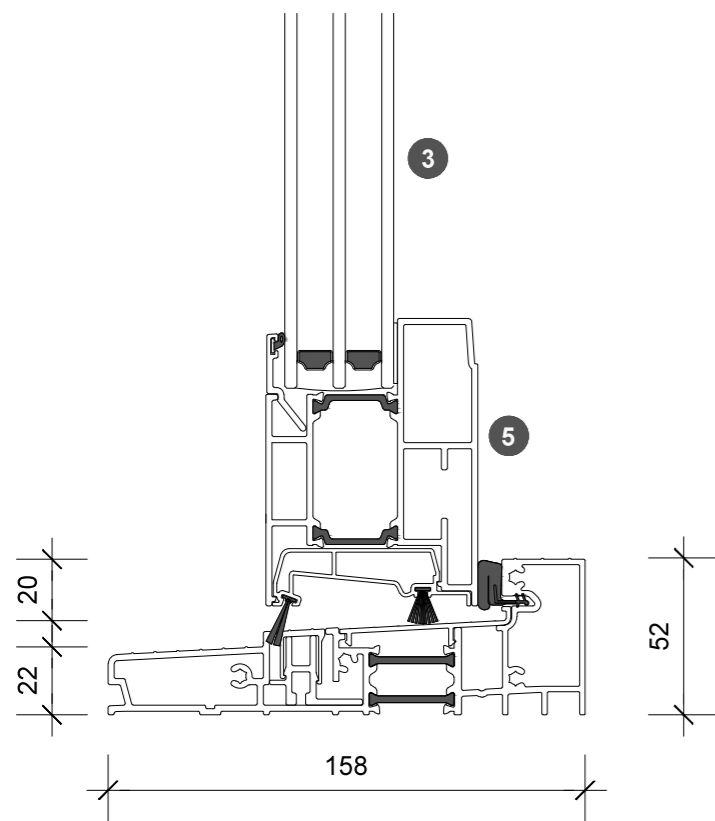

3. head detail

4. sill detail

1. jamb detail

elevation key

plan key

- 1 screen/shade box
- 2 door panel stile
- 3 glazing
- 4 top rail
- 5 bottom rail
- 6 screen stile
- 7 screen/blind
- 8 lever handle
- 9 pivot

legend

2. jamb detail