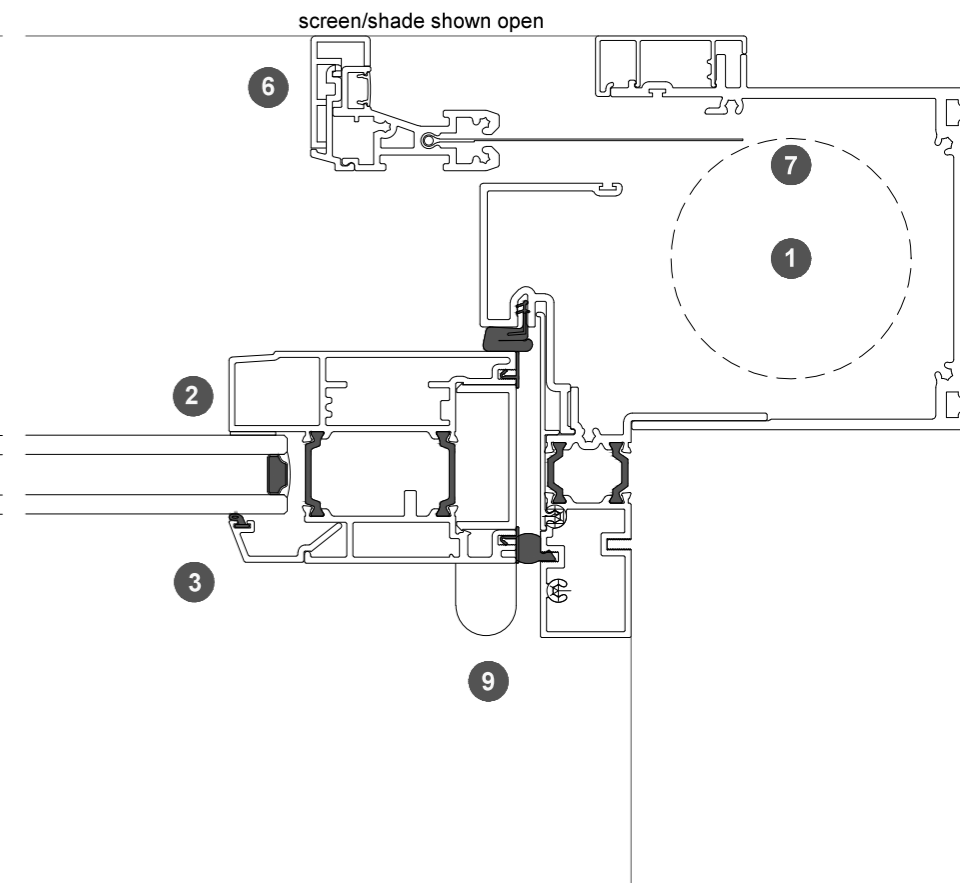

3. head detail

4. sill detail

1. jamb detail

elevation key

plan key

- 1 screen/shade box
- 2 door panel stile
- 3 glazing
- 4 top rail
- 5 bottom rail
- 6 screen stile
- 7 screen/blind
- 8 lever handle
- 9 pivot

legend

2. jamb detail