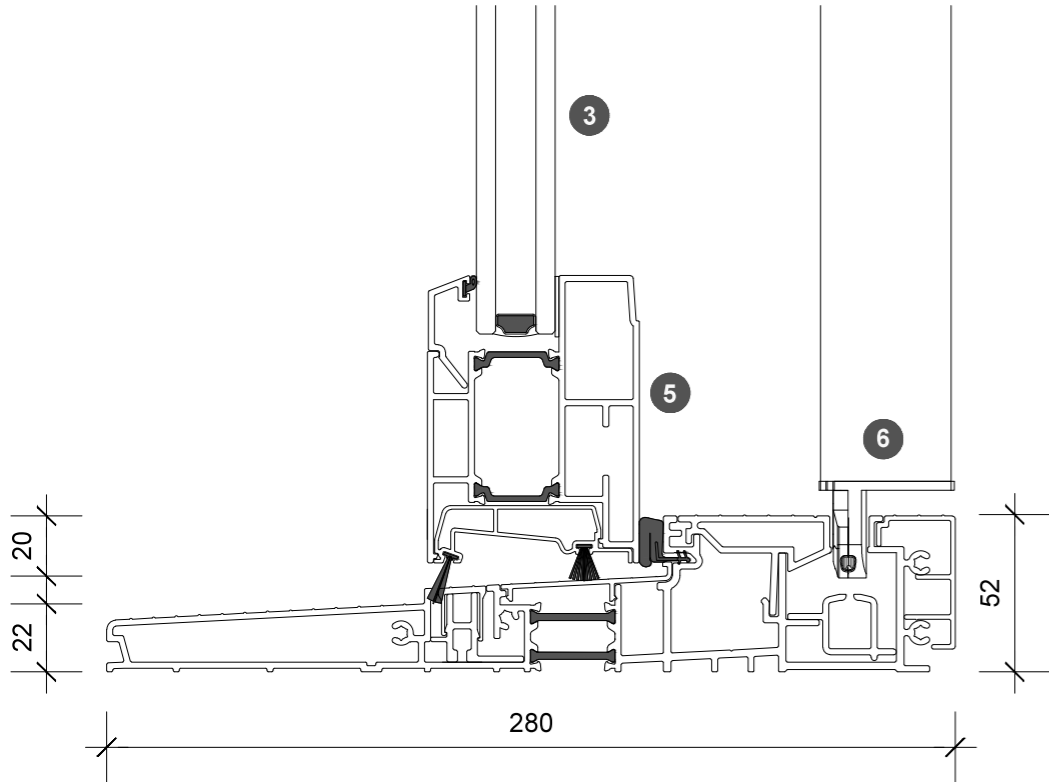

3. head detail

4. sill detail

1. jamb detail

elevation key

plan key

- 1 screen/shade box
- 2 door panel stile
- 3 glazing
- 4 top rail
- 5 bottom rail
- 6 screen stile
- 7 screen/blind
- 8 lever handle
- 9 pivot

legend

2. jamb detail