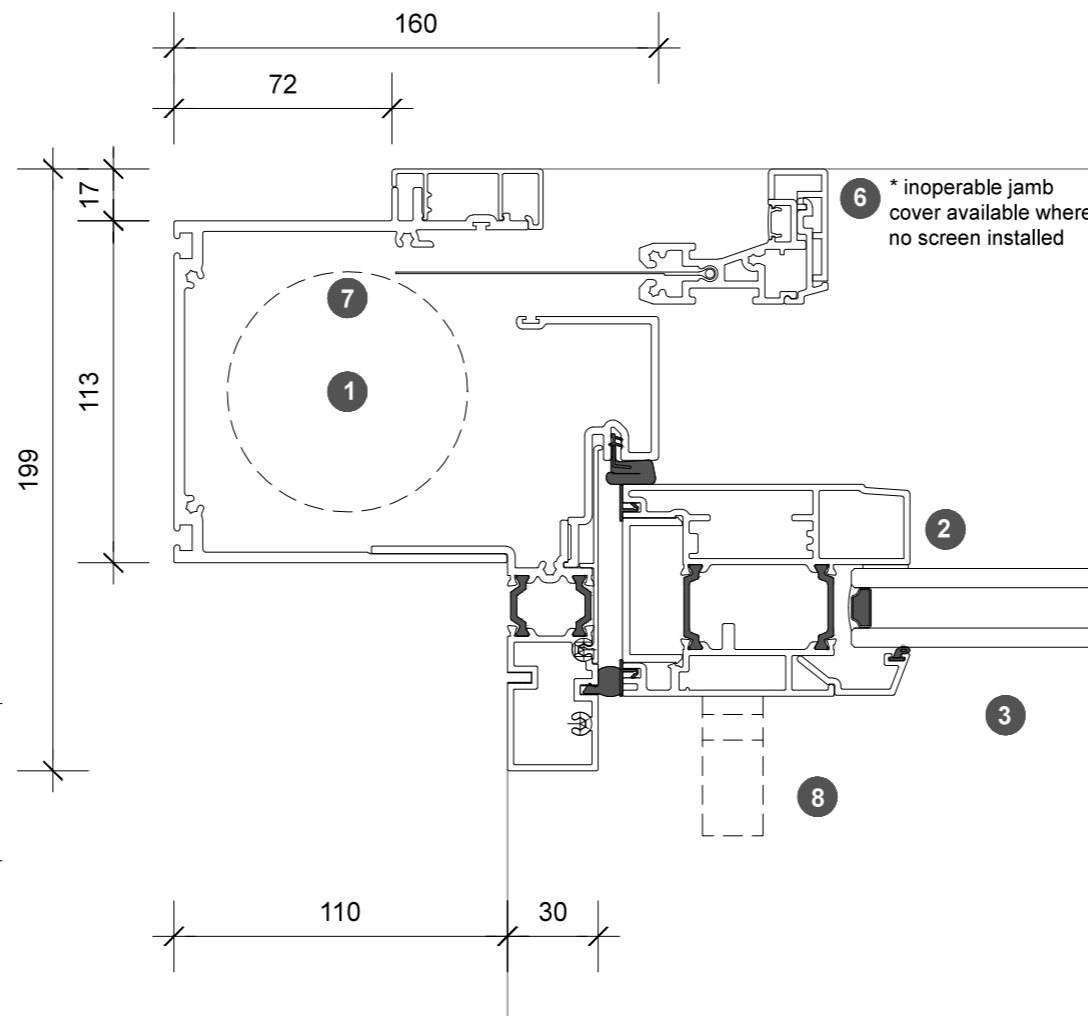

3. head detail

4. sill detail

1. jamb detail

elevation key

plan key

- 1 screen/shade box
- 2 door panel stile
- 3 glazing
- 4 top rail
- 5 bottom rail
- 6 screen stile
- 7 screen/blind
- 8 lever handle
- 9 pivot

legend

2. jamb detail